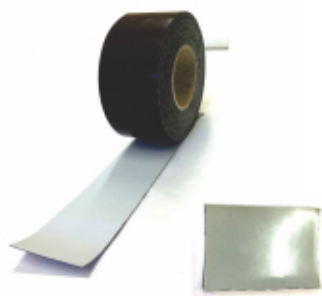

Jhb Tel : (011) 975 0530
Cpt Tel : (021) 703 2340
www.easitape.co.za

Traction Tapes (Nipple Tape)

What is Traction Tape?

Embossed / Smooth: Consists of a specially treated fabric covered with a silicone coating. This surface is highly resistant to sticky surfaces, yet provides a reliable 'non-slip' effect on smooth substrates.

Cork: Is a pressure sensitive self-adhesive roller covering tape used for roller wrapping purposes on rollers of winders and slitting machines

Uses

It is specially designed for roller wrapping applications. In many cases, a new covering may be applied without removing the roller from the machine.

Industries include:

- Printing Industries
- Textile Industries
- "Focus" label printing
- General, web-based processing & converting

Product Size and Form

Embossed / Smooth

Standard length is 25m and available in width of 50m
- other sizes available on request

Cork

Standard length is 31m and available in width of 50m
- other sizes available on request

These products should be tested before use, to ensure suitability for intended application. Should you require technical assistance, please contact our technical service department. Easitape is a South African Manufacturer & Supplier of Tapes