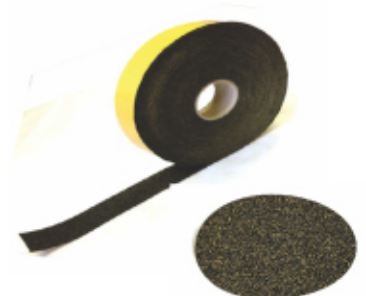

Jhb Tel : (011) 975 0530
Cpt Tel : (021) 703 2340
www.easitape.co.za

Traction Tapes (Nipple Tape)

What is Traction Tape?

Embossed / Smooth: Consists of a specially treated fabric covered with a silicone coating. This surface is highly resistant to sticky surfaces, yet provides a reliable 'non-slip' effect on smooth substrates.

Cork: Is a pressure sensitive self-adhesive roller covering tape used for roller wrapping purposes on rollers of winders and slitting machines

Uses

It is specially designed for roller wrapping applications. In many cases, a new covering may be applied without removing the roller from the machine.

Industries include:

- Printing Industries
- Textile Industries
- "Focus" label printing
- General, web-based processing & converting

Product Size and Form

Embossed / Smooth

Standard length is 25m and available in width of 50m
- other sizes available on request

Cork

Standard length is 31m and available in width of 50m
- other sizes available on request

These products should be tested before use, to ensure suitability for intended application. Should you require technical assistance, please contact our technical service department. Easitape is a South African Manufacturer & Supplier of Tapes